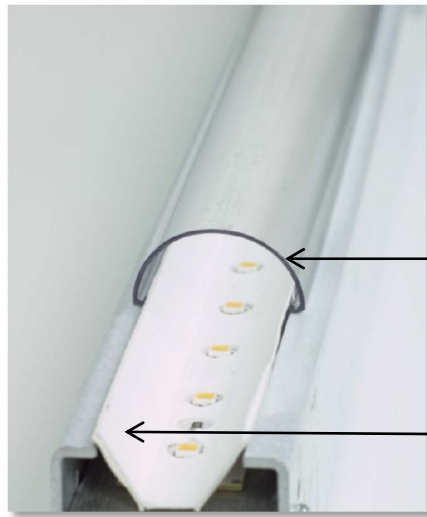

## *Batwing Diffusers for Tube Lights*

*B-Series Diffuser Generates Batwing Distributions for Flat-Field Illumination and Greater Luminaire Spacing*

*Extruded Clear Lens*

*BrightWhite Reflector*

*Clear Lens*