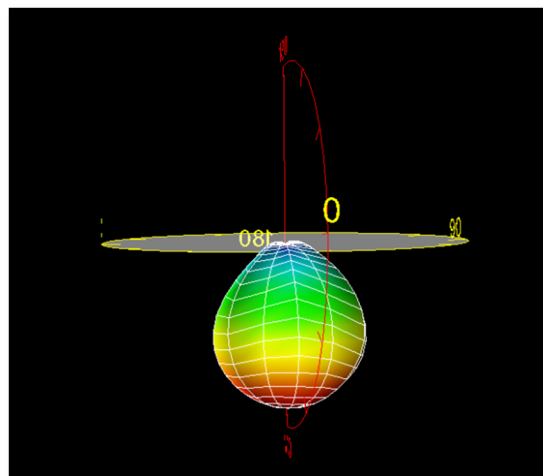

Standard Diffuser